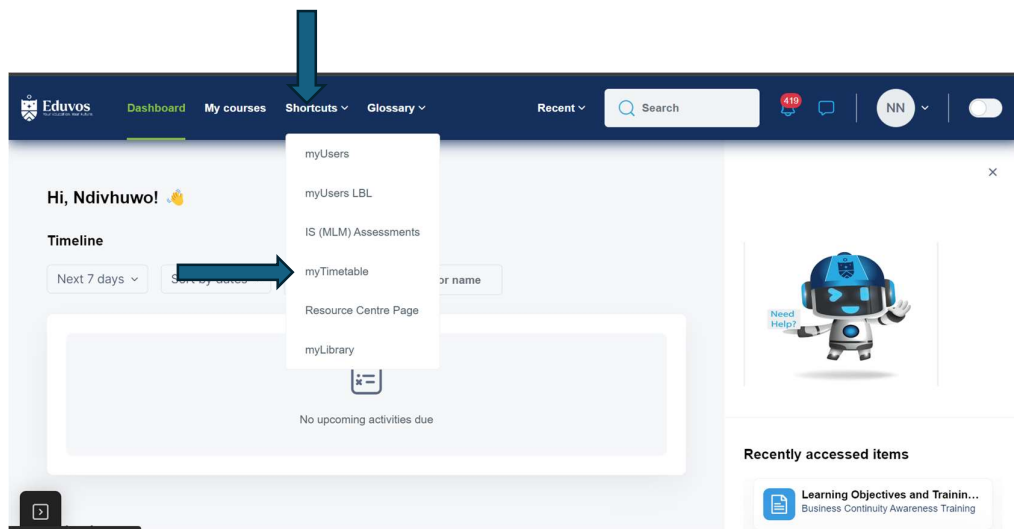

Timetable Access: Student Guide

Step 1: The Timetable is accessed via myLMS (<https://mylms.vossie.net/my/>). Once you have logged onto myLMS, Click on the “Shortcuts” Tab and then click on the “myTimetable” menu option.