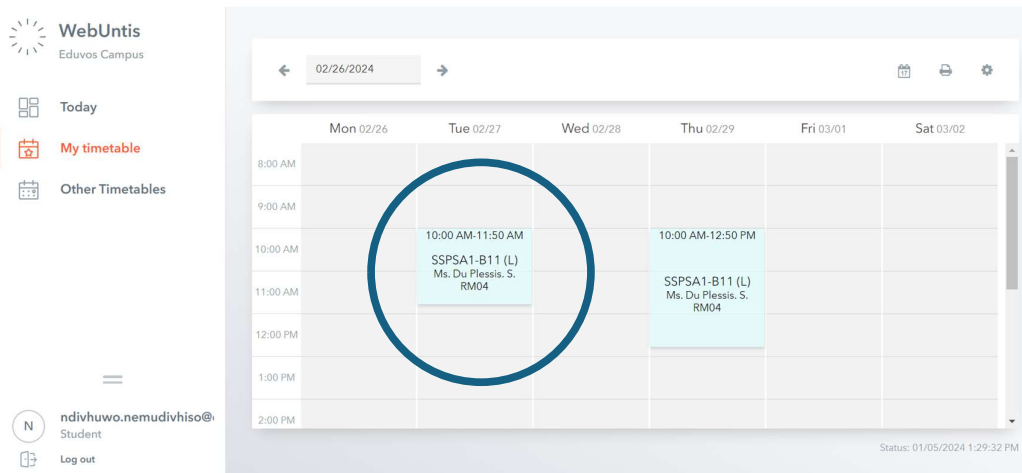

For example, Summer School starts on the 08th of January 2024

Once you have selected the date, the schedule for that week will show.

Step 4: How to Interpret the timetable.

4.1. Face-face sessions/classes

Each session of the timetable shows the following information:

- The duration of the session i.e “10H00 AM to 11H50 AM”
- Module Code ‘SSPSA1- B11’ and the “(L)” shows that the session is a Lecture and that the Lecture will be conducted on Campus/Face-Face. If you see “(P)” next to the module code, it shows that the session is practical.
- The Lecturer (Title, Surname and Initial) for that module.
- The venue where the class will be conducted.

4.2 Online sessions/classes

Each session of the timetable shows the following information:

- The duration of the session i.e “10H00 AM to 11H50 AM”
- Module Code ‘SSPSA1- B11’ and the “(O)” next to the module code shows that the session is conducted online.
- The Lecturer (Title, Surname and Initial) for that module.
- “ONLINE” indicates that the session is conducted online. There is no venue allocated for online sessions.

Today

My timetable

Other Timetables

ndivhuwo.nemudivhiso@
Student

Log out

The screenshot shows a weekly timetable interface. The date is set to 03/04/2024. The days of the week are Mon 03/04, Tue 03/05, Wed 03/06, Thu 03/07, Fri 03/08, and Sat 03/09. The time slots range from 8:00 AM to 2:00 PM. Two online sessions are highlighted with a blue circle: