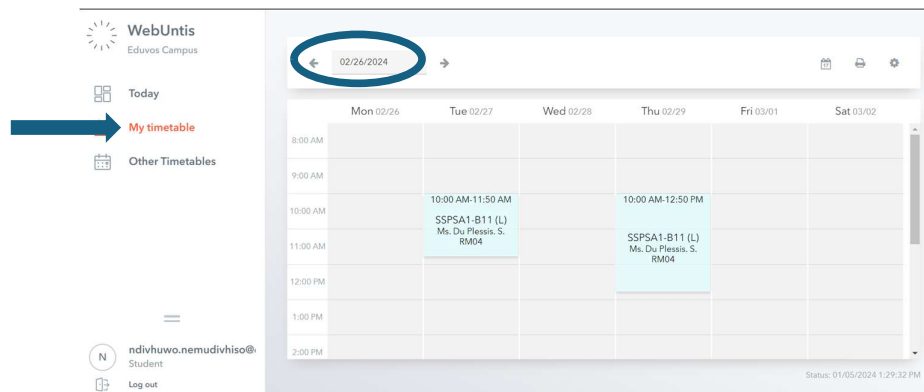

Step 3: Once WebUntis is open, Click on the “My Timetable” menu option on the left side of the window and then select the date when the classes start or the specific week you need to access.

For example, Summer School starts on the 08th of January 2024

Once you have selected the date, the schedule for that week will show.